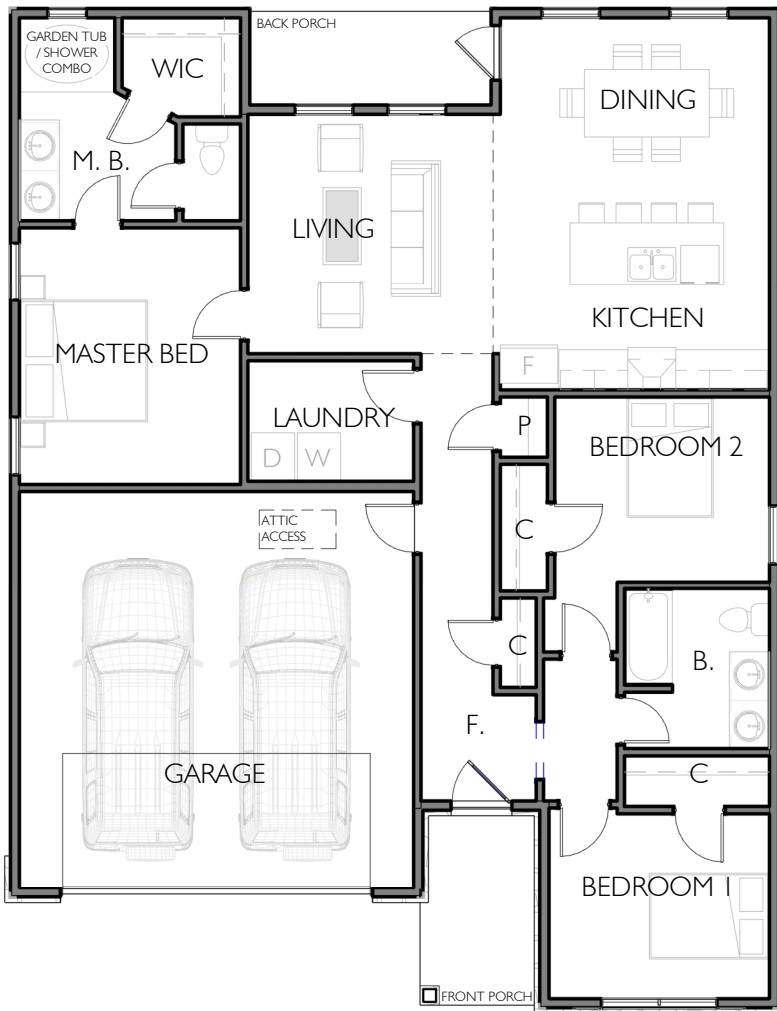

**WCH**
  
 HOMES
   
 HAWKS RIDGE

MAPLE

OPTION A

3 BEDROOMS  
 DINING ROOM  
 1,383 SQFT

OPTION B